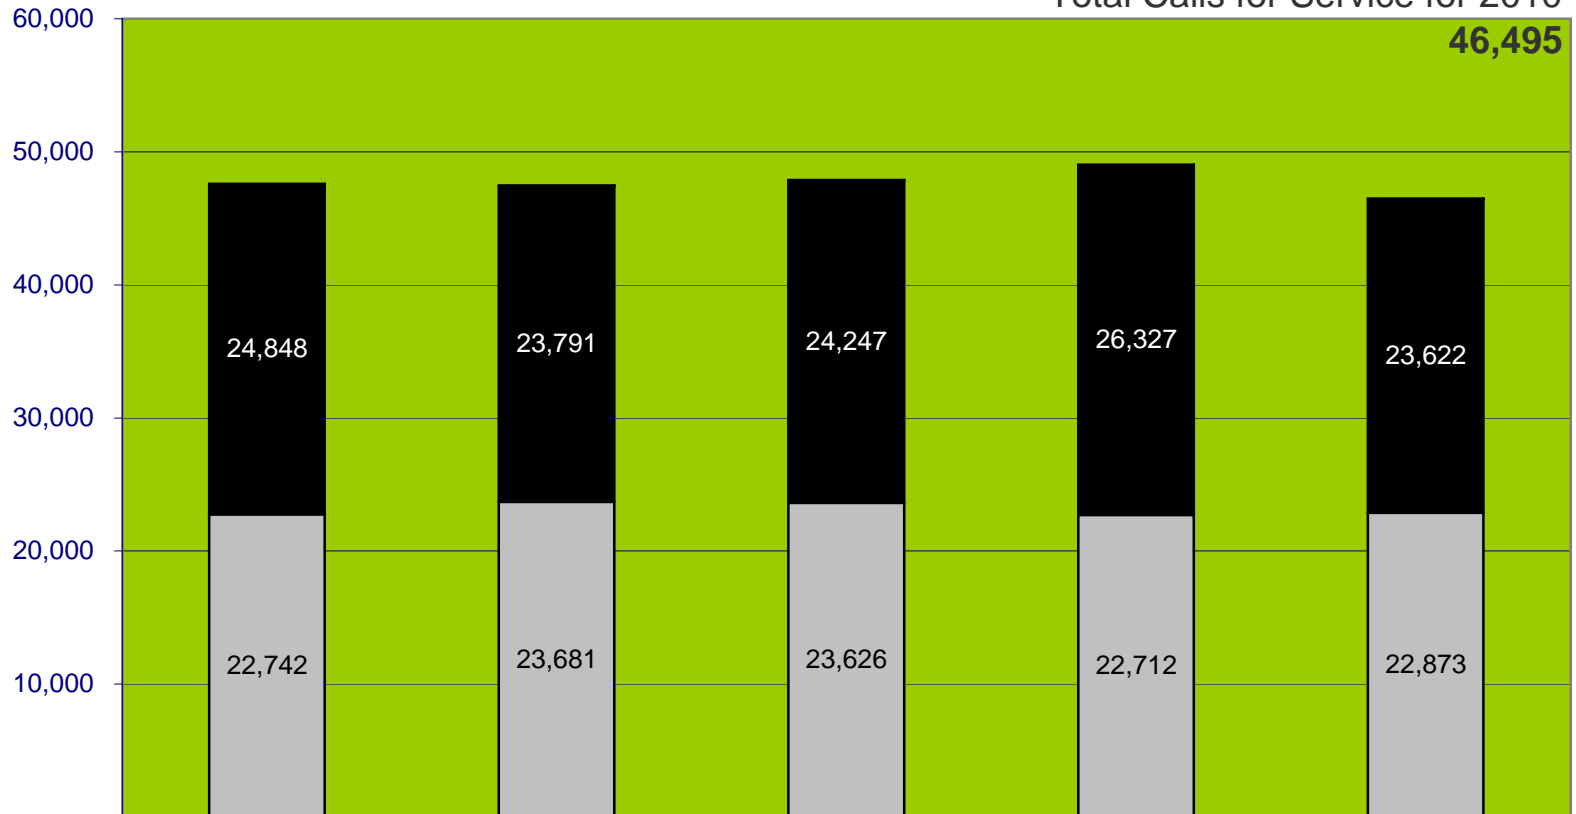

**City of Cypress Police Department  
Calls For Services, 2010  
(Year to Year Comparison)**

**Yr-to-Yr Trend -5%**  
**5 Year Trend -2%**

Total Calls for Service for 2010

	2006	2007	2008	2009	2010
■ Officer Initiated CFS	24,848	23,791	24,247	26,327	23,622
■ CFS/911 Emergencies	22,742	23,681	23,626	22,712	22,873