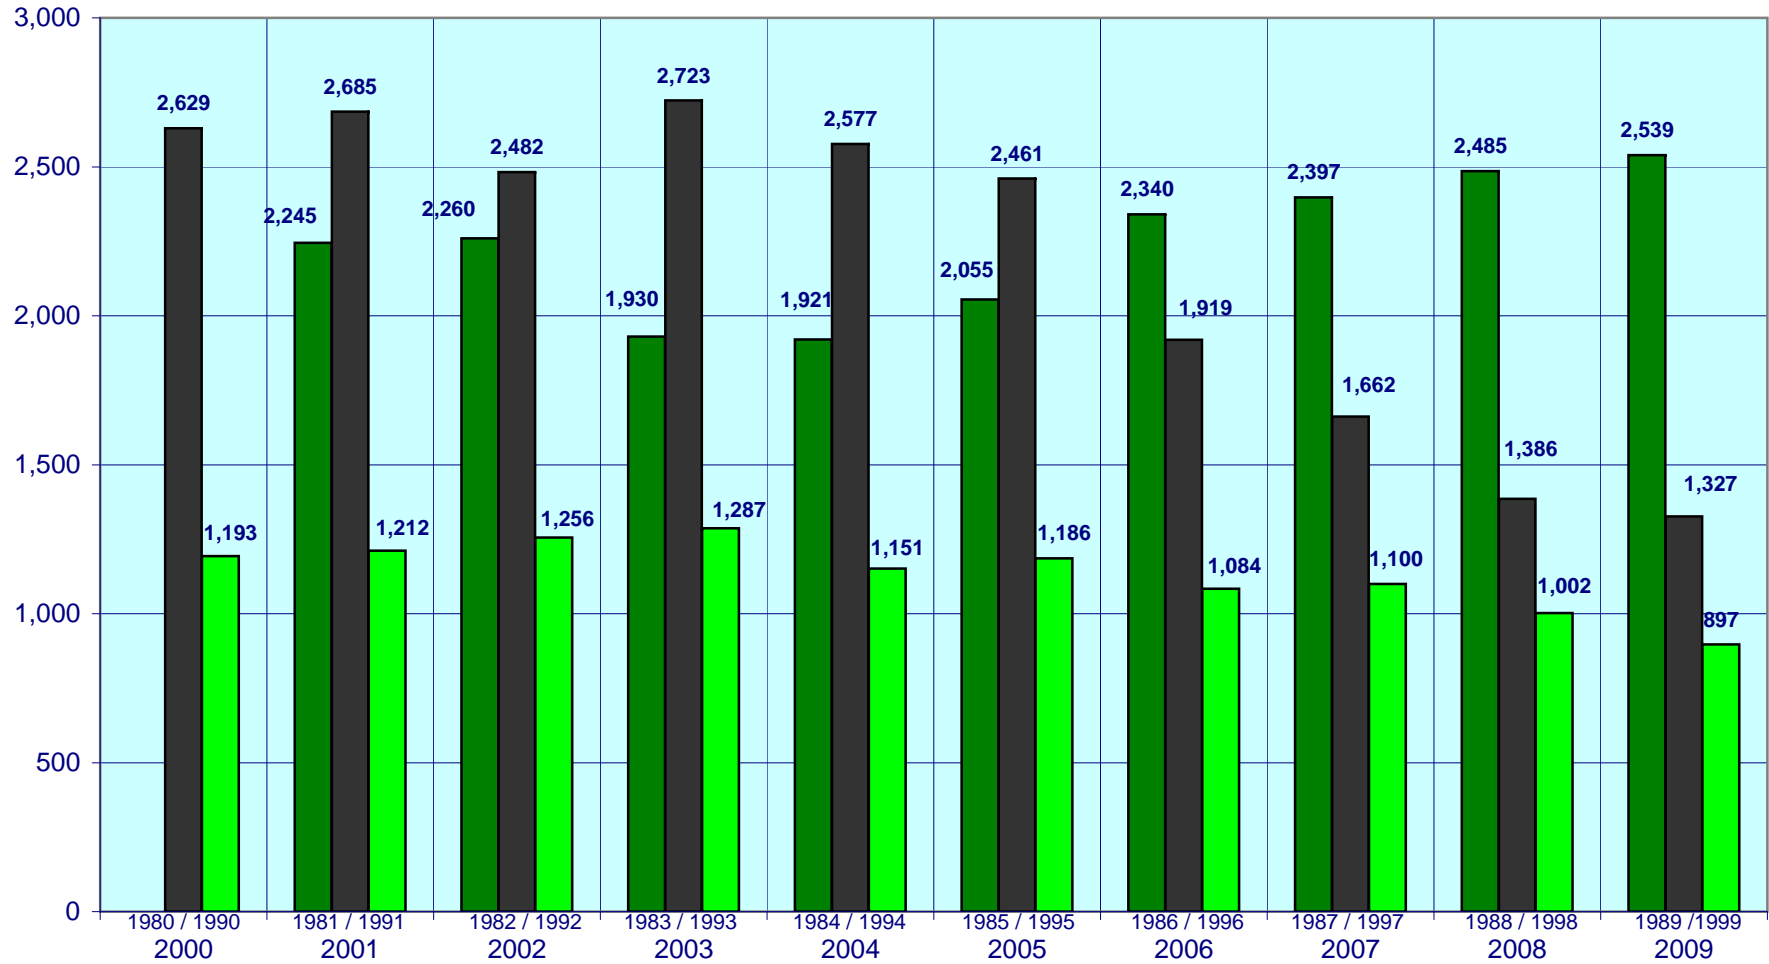

20 Year Trend (1990 - 2009)

Down -66%

**City of Cypress Police Department
Historical Overview: Total Part 1 Crimes Per Year**

■ The 80s ■ The 90s ■ Millennium

1980 data unavailable*