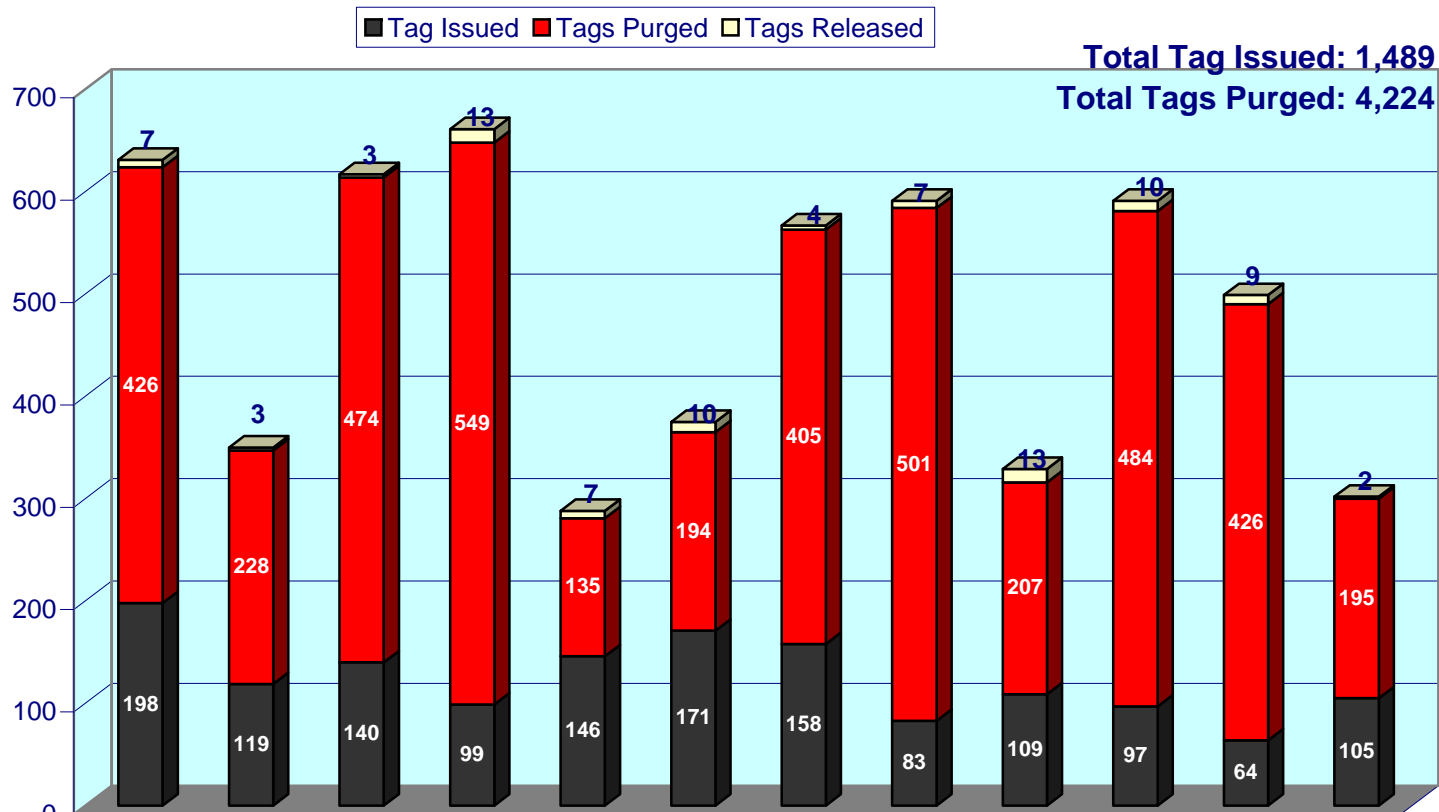

### City of Cypress Police Department Evidence Control By Month, 2008

**Tags Purged**  
Yr-toYr Trend **+5%**  
Five Yr Trend **+137%**

	January	February	March	April	May	June	July	August	September	October	November	December
Tags Released	7	3	3	13	7	10	4	7	13	10	9	2
Tags Purged	426	228	474	549	135	194	405	501	207	484	426	195
Tag Issued	198	119	140	99	146	171	158	83	109	97	64	105