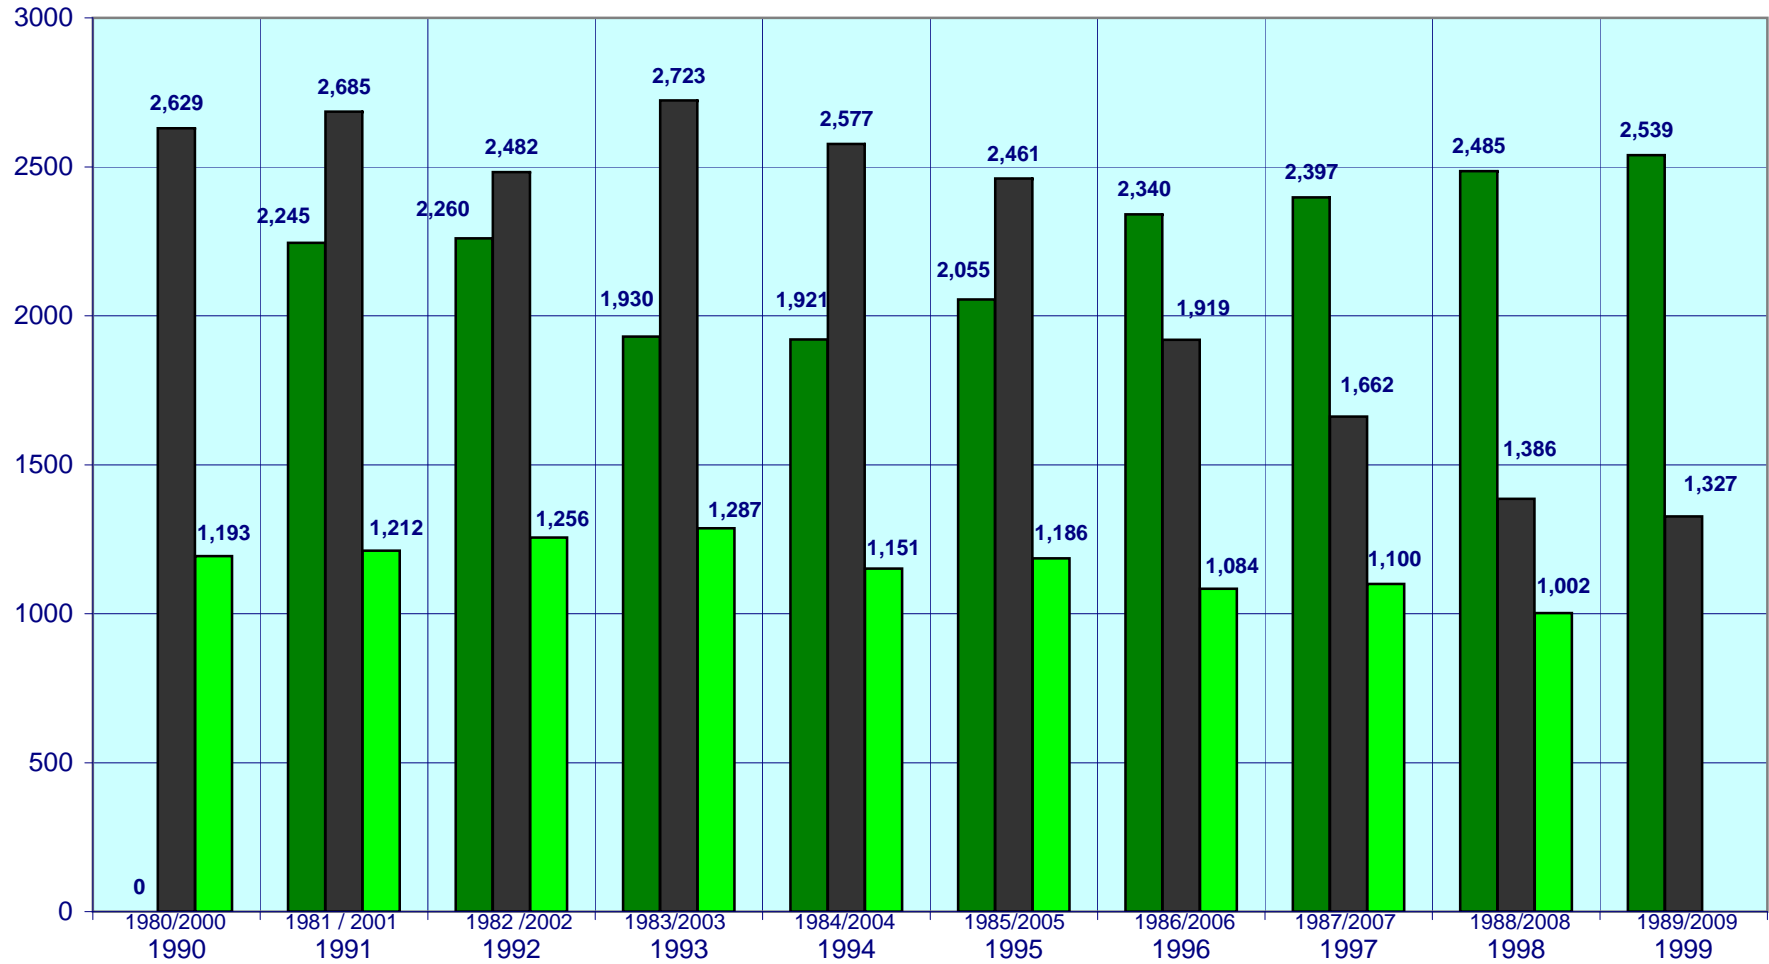

20 Year Trend
Down -60%

City of Cypress Police Department
Historical Overview: Total Part 1 Crimes Per Year

■ The 80s ■ The 90s ■ Millennium

1980 data unavailable*