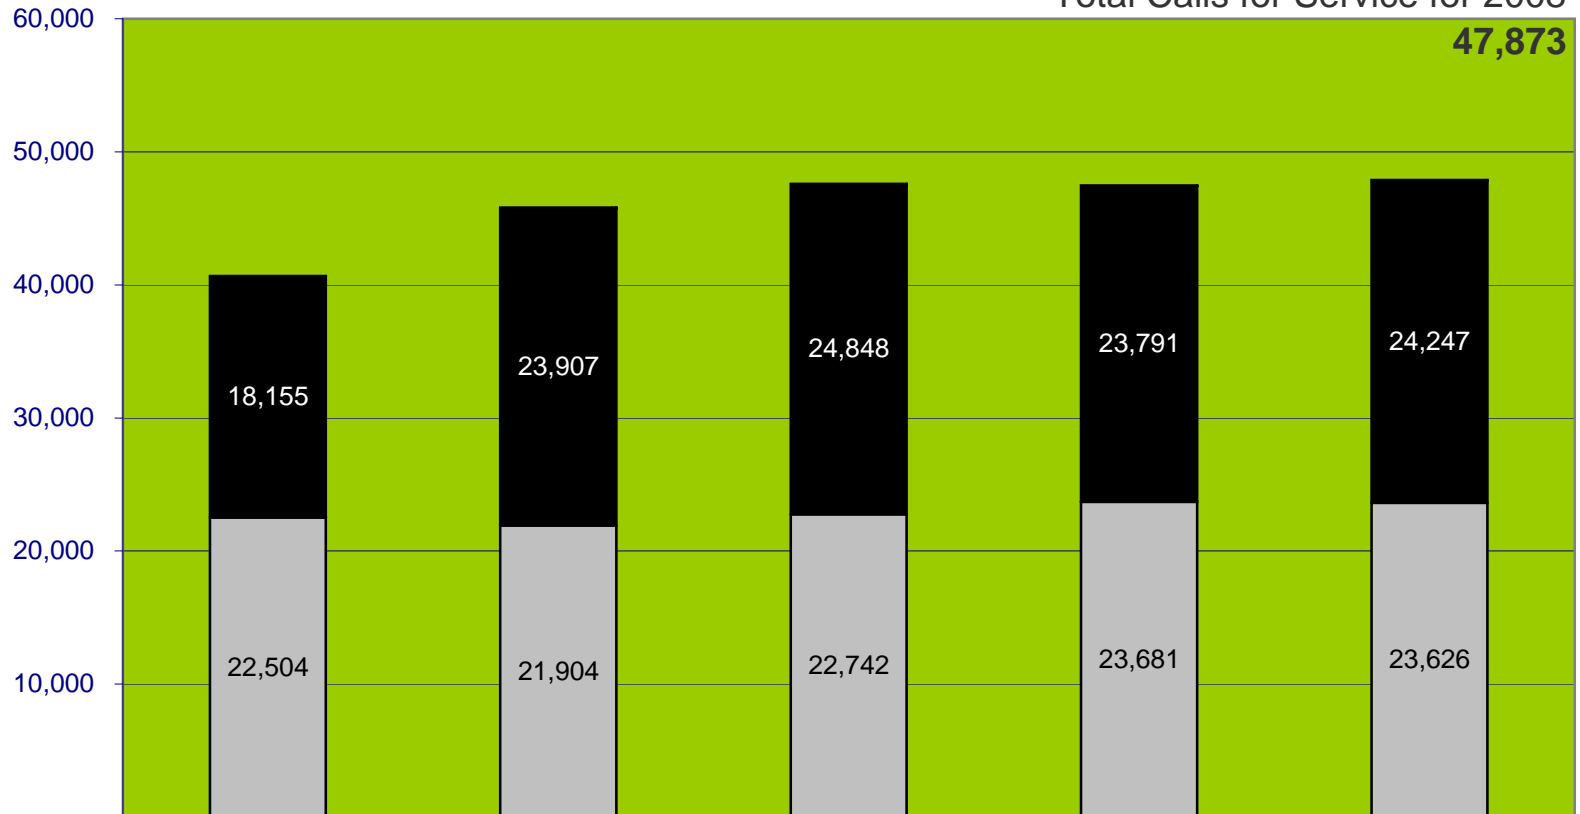

**City of Cypress Police Department  
Calls For Services, 2008  
(Year to Year Comparison)**

**Yr-to-Yr Trend +1%  
5 Year Trend +18%**

Total Calls for Service for 2008

	2004	2005	2006	2007	2008
■ Officer Initiated CFS	18,155	23,907	24,848	23,791	24,247
■ West-Comm-911 CFS	22,504	21,904	22,742	23,681	23,626