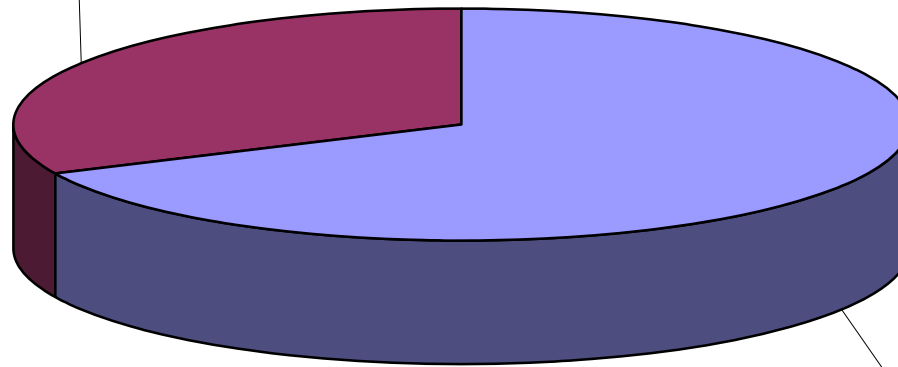

**City of Cypress Police Department
Total Prisoners Booked, 2008
(Cypress Jail | Orange County Jail)**

**Orange County
Jail
443
32%**

**Cypress Jail
945
68%**